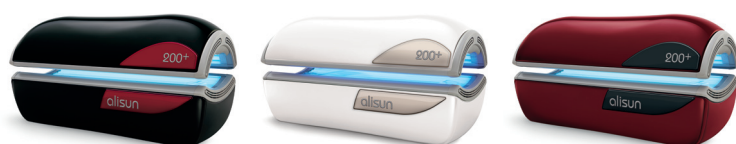

Alisun authorized dealer:

alisun
look good. feel better